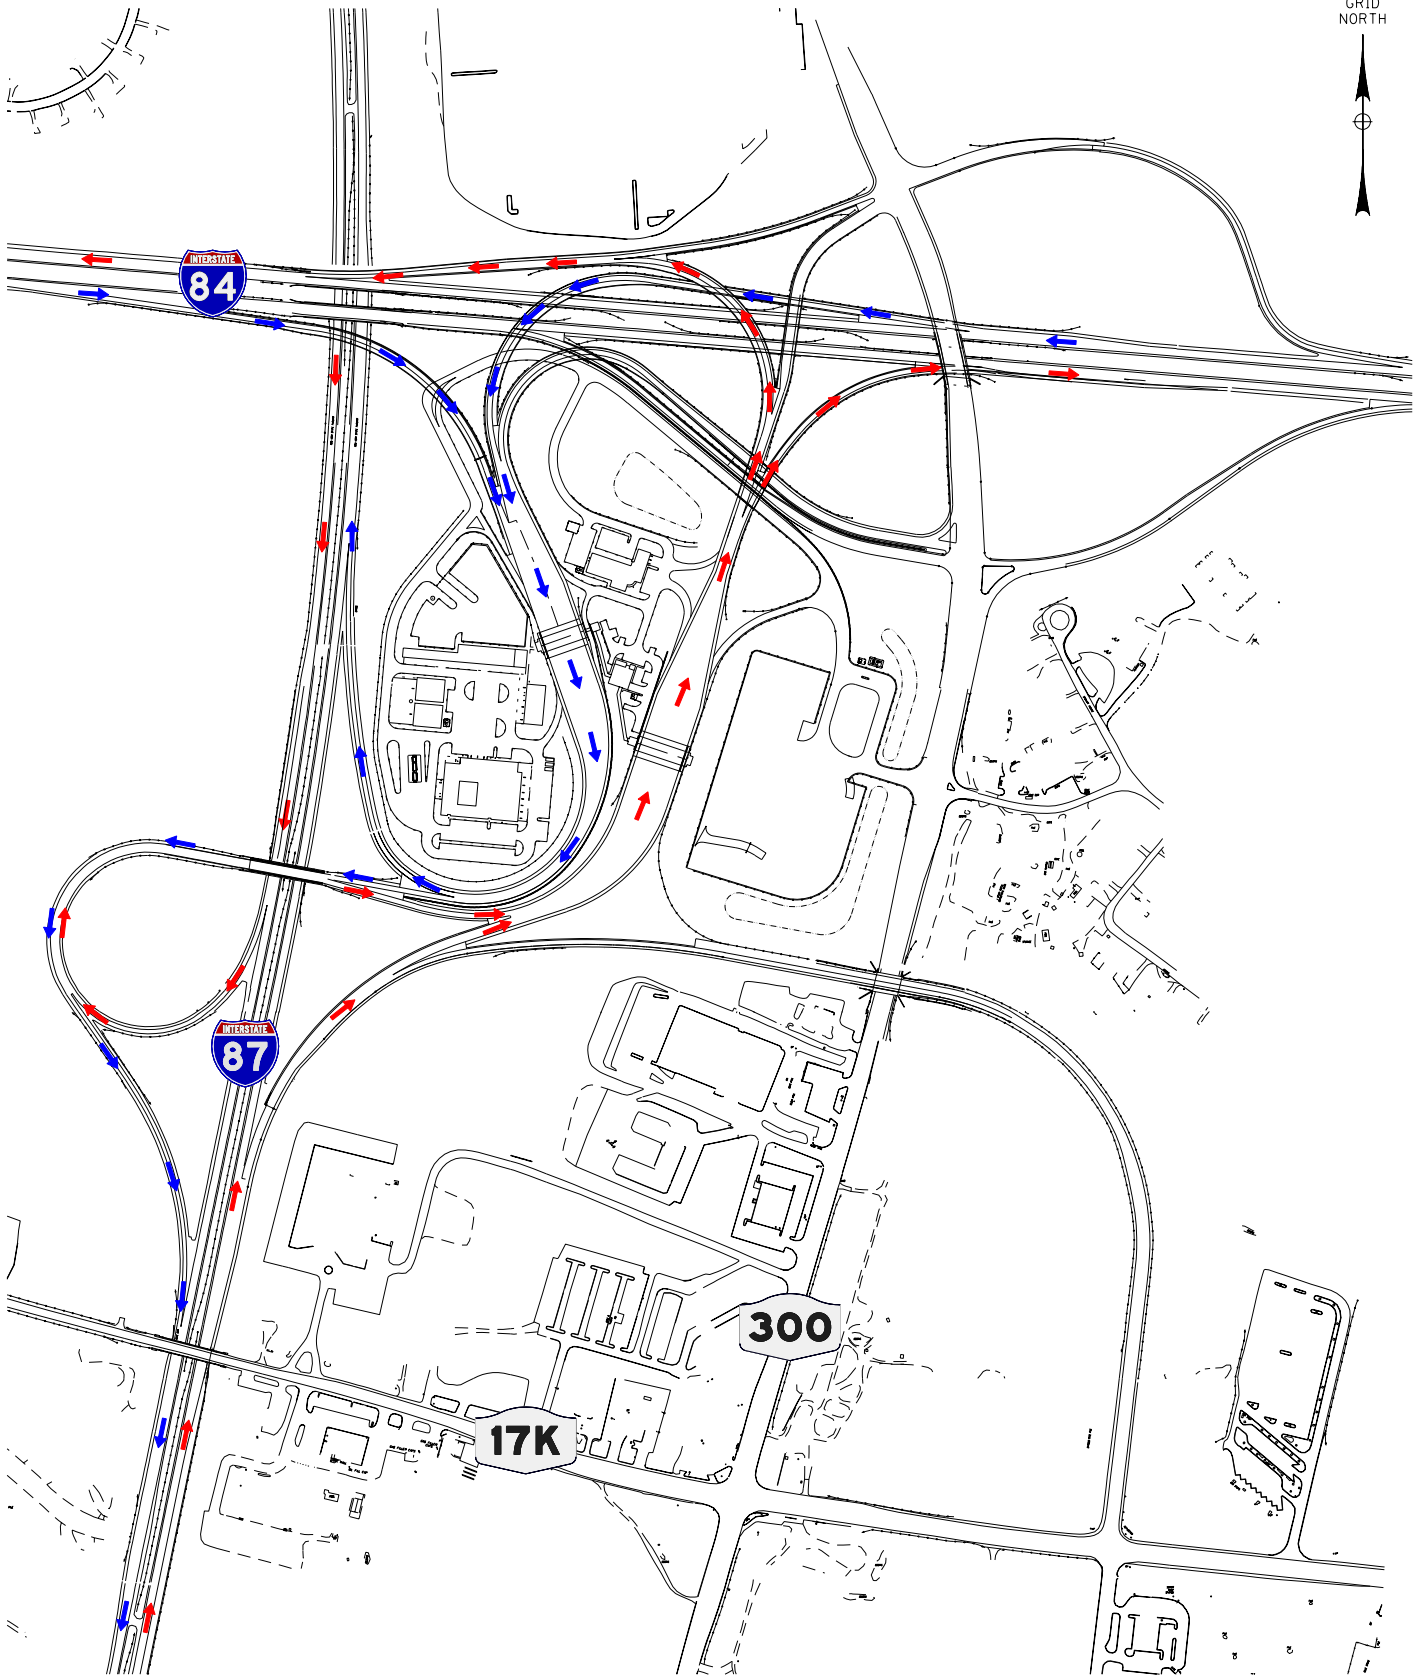

GRID
NORTH

LEGEND:

-  TRAFFIC FROM I-87 TO I-84
-  TRAFFIC FROM I-84 TO I-87

RECONSTRUCTED INTERCHANGE 17

I84-I87 INTERCHANGE RECONSTRUCTION NEWBURGH, ORANGE COUNTY, NEW YORK	
CONNECTIONS BETWEEN I-84 AND I-87 RECONSTRUCTED	
AUGUST 2003	