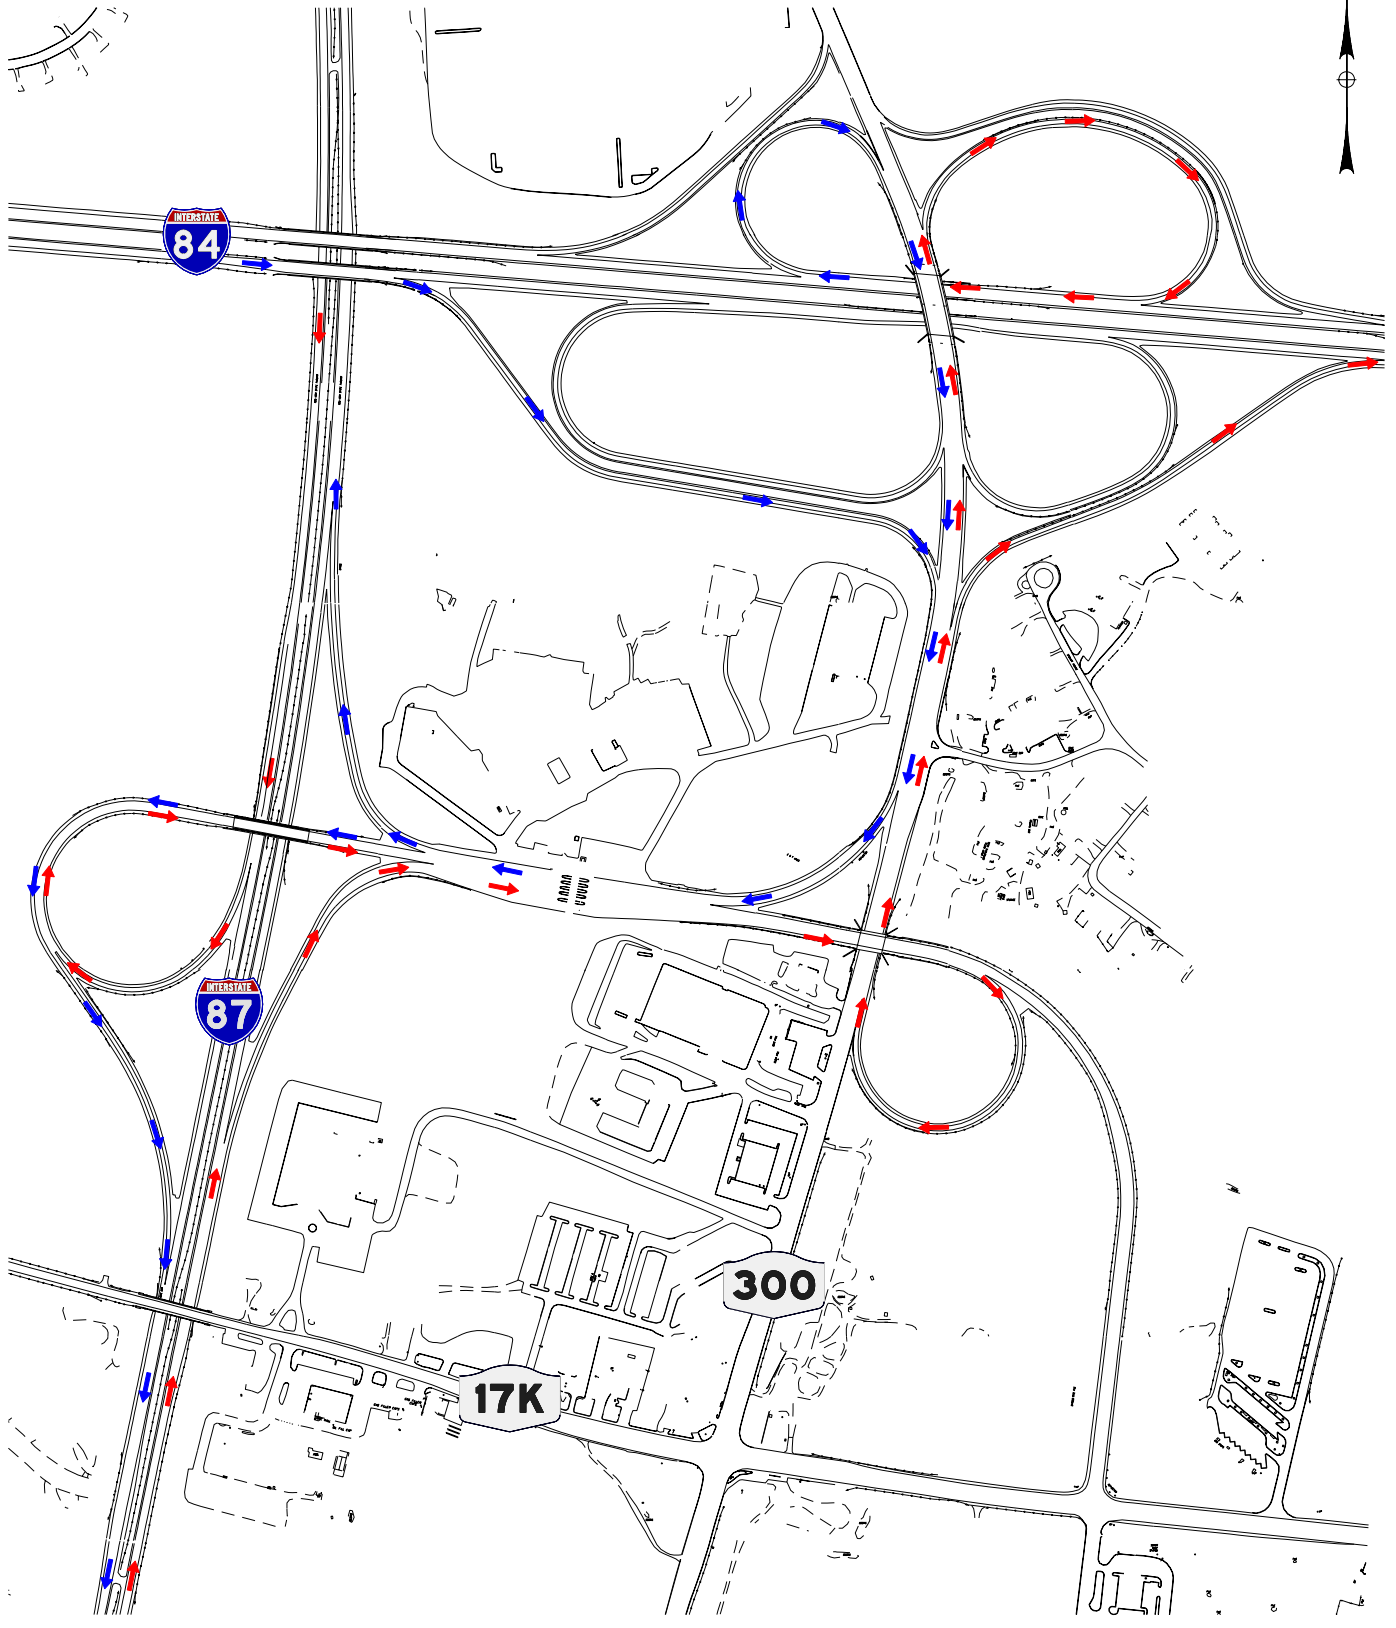

GRID  
NORTH

**LEGEND:**

-  TRAFFIC FROM I-87 TO I-84
-  TRAFFIC FROM I-84 TO I-87

# EXISTING INTERCHANGE 17

**I84-I87 INTERCHANGE RECONSTRUCTION**  
NEWBURGH, ORANGE COUNTY, NEW YORK

**CONNECTIONS BETWEEN I-84 AND I-87**  
EXISTING

AUGUST 2003